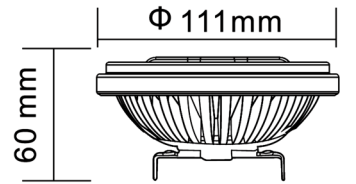

BAR AR111

LED AR111 12WD T111X60mm 230V
1050Lm 12W 2700K/3000K/4000K/DTW
927/930/940/920..930 24°/48°
Anti-Glare Bar & Reflector
External Dimmable Driver

L115xW45xH29mm

Household, Aluminum AR111 Premium

General	
Socket	G53
Bulb shape	AR111
Diameter	111.00 mm
Total length	60.00 mm
Finish	Reflector, Aluminum
Colour	Silver
Colour housing	Black
Lifespan	35000 hours
Switches	12500
Beam angle	24 °/ 48 °
Dimmable	Yes
Degree of protection	IP40
Net weight	0.31 kg
Warranty	3 years

LED	
Filament LED	No
LED type	COB
Dimm type	Trailing and leading edge
Number of leds / sticks	1
Colour consistency SDCM	SDCM3
Dim to warm	Yes
Adjustable beam angle	No

Packaging details	
QTY/Master carton	30 pc
Master carton size	680x280x380 mm
Master carton gross weight	11.9 kg