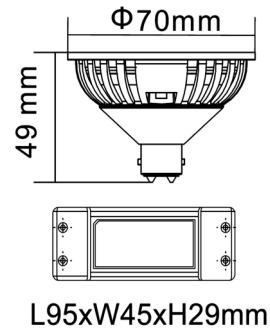

### Household, Aluminum AR70 Premium

General	
Socket	B15d
Bulb shape	AR70
Diameter	70.00 mm
Total length	49.00 mm
Finish	Reflector, Aluminum
Colour	Silver
Colour housing	Black
Lifespan	35000 hours
Switches	12500
Beam angle	24 °/ 36 °
Dimmable	Yes
Degree of protection	IP40
Net weight	0.15 kg
Warranty	3 years

LED	
Filament LED	No
LED type	COB
Dimm type	Trailing and leading edge
Number of leds / sticks	1
Colour consistency SDCM	SDCM3
Dim to warm	Yes
Adjustable beam angle	No

Packaging details	
QTY/Master carton	50 pcs
Master carton size	530x220x430 mm
Master carton gross weight	10.2 kg