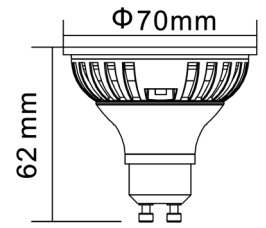

## BAR AR70GU10

LED AR70GU10 8WD T70X62mm 230V  
550Lm 8W 2700K/3000K/4000K/DTW  
927/930/940/920..928 24°/36°  
Anti-Glare Bar & Reflector

### Household, Aluminum AR70GU10 Premium

General	
Socket	GU10
Bulb shape	AR70
Diameter	70.00 mm
Total length	62.00 mm
Finish	Reflector, Aluminum
Colour	Silver
Colour housing	Black
Lifespan	35000 hours
Switches	12500
Beam angle	24 °/ 36 °
Dimmable	Yes
Degree of protection	IP40
Net weight	0.07 kg
Warranty	3 years

LED	
Filament LED	No
LED type	COB
Dimm type	Trailing and leading edge
Number of leds / sticks	1
Colour consistency SDCM	SDCM3
Dim to warm	Yes
Adjustable beam angle	No

Packaging details	
QTY/Master carton	100 pcs
Master carton size	370x370x310 mm
Master carton gross weight	9.6 kg