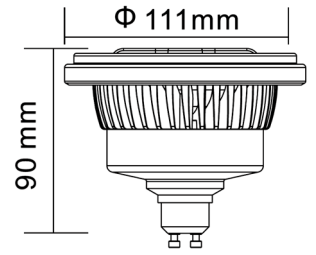

BAR ES111

LED ES111 12WD T111X90mm 230V
1050Lm 12W 2700K/3000K/4000K/DTW
927/930/940/920..930 24°/48°
Anti-Glare Bar & Reflector

Household, Aluminum ES111 Premium

General	
Socket	GU10
Bulb shape	AR111
Diameter	111.00 mm
Total length	90.00 mm
Finish	Reflector, Aluminum
Colour	Silver
Colour housing	Black
Lifespan	35000 hours
Switches	12500
Beam angle	24°/ 48°
Dimmable	Yes
Degree of protection	IP40
Net weight	0.25 kg
Warranty	3 years

LED	
Filament LED	No
LED type	COB
Dimm type	Trailing and leading edge
Number of leds / sticks	1
Colour consistency SDCM	SDCM3
Dim to warm	Yes
Adjustable beam angle	No

Packaging details	
QTY/Master carton	30 pcs
Master carton size	680x280x380 mm
Master carton gross weight	10.4 kg