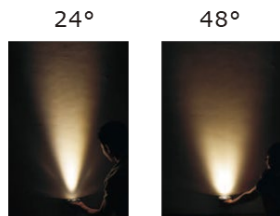

Household, Aluminum ES111 Premium

General	
Socket	GU10
Bulb shape	AR111
Diameter	111.00 mm
Total length	90.00 mm
Finish	Reflector, Aluminum
Colour	Silver
Colour housing	Black
Lifespan	35000 hours
Switches	12500
Beam angle	24°/ 48°
Dimmable	Yes
Degree of protection	IP40
Net weight	0.25 kg
Warranty	3 years

Light	
Kelvin	2700K/3000K/4000K/2000-3000K
Colour temp nr	927/930/940/920..930
Stable lumen	1050 lm
Initial lumen	1300 lm
Colour Rendering Index (CRI)	92

Energy	
Operating voltage	230 V
Volt	220..240 V
Frequency	50..60 Hz
Watt	12 W
Current type	AC
Power factor	0.95
Energy efficiency class	G
Energy consumption	12 W
Replacement wattage	100 W
Lamp efficacy	87

LED	
Filament LED	No
LED type	COB
Dimm type	Trailing and leading edge
Number of leds / sticks	1
Colour consistency SDCM	SDCM3
Dim to warm	Yes
Adjustable beam angle	No

Packaging details	
QTY/Master carton	30 pcs
Master carton size	680x280x380 mm
Master carton gross weight	10.4 kg