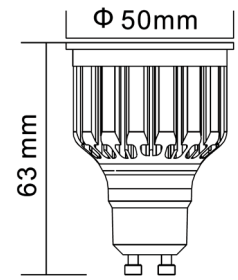

BAR GU10

LED GU10 8WD T50X63mm 230V 350Lm
350Lm 8W 2700K/3000K/4000K
927/930/940/ 24°/36°
Anti-Glare Bar & Reflector

Household, Aluminum GU10 Premium

General	
Socket	GU10
Bulb shape	MR16
Diameter	50.00 mm
Total length	63.00 mm
Finish	Reflector, Aluminum
Colour	Silver
Colour housing	Black
Lifespan	35000 hours
Switches	12500
Beam angle	24 °/ 36 °
Dimmable	Yes
Degree of protection	IP40
Net weight	0.068 kg
Warranty	3 years

Light	
Kelvin	2700K/3000K/4000K
Colour temp nr	927/930/940
Stable lumen	350 lm
Initial lumen	450 lm
Colour Rendering Index (CRI)	92

Energy	
Operating voltage	230 V
Volt	220..240 V
Frequency	50..60 Hz
Watt	8 W
Current type	AC
Power factor	0.9
Energy efficiency class	G
Energy consumption	8 W
Replacement wattage	50 W
Lamp efficacy	41

LED	
Filament LED	No
LED type	COB
Dimm type	Trailing and leading edge
Number of leds / sticks	1
Colour consistency SDCM	SDCM3
Dim to warm	No
Adjustable beam angle	No

Packaging details	
QTY/Master carton	100 pcs
Master carton size	280x280x300 mm
Master carton gross weight	8.3 kg