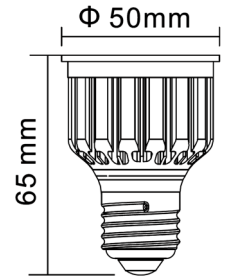

## BAR PAR16

LED PAR16 8WD T50X65mm 230V  
350lm 8W 2700K/3000K/4000K  
927/930/940/ 24°/36°  
Anti-Glare Bar & Reflector

### Household, Aluminum PAR16 Premium

General	
Socket	E27
Bulb shape	PAR16
Diameter	50.00 mm
Total length	65.00 mm
Finish	Reflector, Aluminum
Colour	Silver
Colour housing	Black
Lifespan	35000 hours
Switches	12500
Beam angle	24 °/ 36 °
Dimmable	Yes
Degree of protection	IP40
Net weight	0.068 kg
Warranty	3 years

Light	
Kelvin	2700K/3000K/4000K
Colour temp nr	927/930/940
Stable lumen	350 lm
Initial lumen	450 lm
Colour Rendering Index (CRI)	92

Energy	
Operating voltage	230 V
Volt	220..240 V
Frequency	50..60 Hz
Watt	8 W
Current type	AC
Power factor	0.9
Energy efficiency class	G
Energy consumption	8 W
Replacement wattage	50 W
Lamp efficacy	41

LED	
Filament LED	No
LED type	COB
Dimm type	Trailing and leading edge
Number of leds / sticks	1
Colour consistency SDCM	SDCM3
Dim to warm	No
Adjustable beam angle	No

Packaging details	
QTY/Master carton	100 pcs
Master carton size	300x290x310 mm
Master carton gross weight	8.3 kg