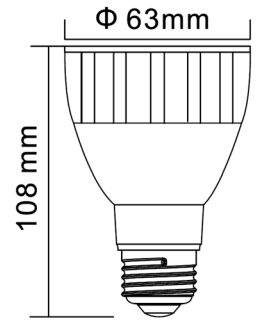

## BAR PAR20

LED PAR20 8WD T63X108mm 230V  
560Lm 8W 2700K/3000K/4000K/DTW  
927/930/940/920..928 24°/36°  
Anti-Glare Bar & Reflector

### Household, Aluminum PAR20 Premium

General	
Socket	E27
Bulb shape	PAR20
Diameter	63.00 mm
Total length	108.00 mm
Finish	Reflector, Aluminum
Colour	Silver
Colour housing	Black
Lifespan	35000 hours
Switches	12500
Beam angle	24 °/ 36 °
Dimmable	Yes
Degree of protection	IP40
Net weight	0.11 kg
Warranty	3 years

Light	
Kelvin	2700K/3000K/4000K/DTW
Colour temp nr	927/930/940/920..928
Stable lumen	560 lm
Initial lumen	700 lm
Colour Rendering Index (CRI)	92

Energy	
Operating voltage	230 V
Volt	220..240 V
Frequency	50..60 Hz
Watt	8 W
Current type	AC
Power factor	0.95
Energy efficiency class	G
Energy consumption	8 W
Replacement wattage	50 W
Lamp efficacy	76

LED	
Filament LED	No
LED type	COB
Dimm type	Trailing and leading edge
Number of leds / sticks	1
Colour consistency SDCM	SDCM3
Dim to warm	Yes
Adjustable beam angle	No

Packaging details	
QTY/Master carton	100 pcs
Master carton size	340x340x500 mm
Master carton gross weight	14.7 kg