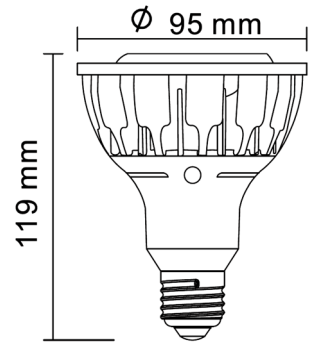

BAR PAR30

LED PAR30 13WD T95X119mm 230V
1050Lm 13W 2700K/3000K/4000K/DTW
927/930/940/920..930 24°/36°
Anti-Glare Bar & Reflector

Household, Aluminum PAR30 Premium

General	
Socket	E27
Bulb shape	PAR30
Diameter	95.00 mm
Total length	119.00 mm
Finish	Reflector, Aluminum
Colour	Silver
Colour housing	Black
Lifespan	35000 hours
Switches	12500
Beam angle	24 °/ 36 °
Dimmable	Yes
Degree of protection	IP40
Net weight	0.22 kg
Warranty	3 years

Light	
Kelvin	2700K/3000K/4000K/DTW
Colour temp nr	927/930/940/920..930
Stable lumen	1050 lm
Initial lumen	1300 lm
Colour Rendering Index (CRI)	92

Energy	
Operating voltage	230 V
Volt	220..240 V
Frequency	50..60 Hz
Watt	13 W
Current type	AC
Power factor	0.95
Energy efficiency class	G
Energy consumption	13 W
Replacement wattage	100 W
Lamp efficacy	83

LED	
Filament LED	No
LED type	COB
Dimm type	Trailing and leading edge
Number of leds / sticks	1
Colour consistency SDCM	SDCM3
Dim to warm	Yes
Adjustable beam angle	No

Packaging details	
QTY/Master carton	30 pcs
Master carton size	520x320x300 mm
Master carton gross weight	9.4 kg