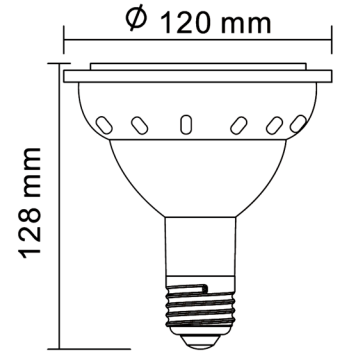

BAR PAR38

LED PAR38 17WD T120X128mm 230V
1350Lm 17W 2700K/3000K/4000K/DTW
927/930/940/920..930 24°/48°
Anti-Glare Bar & Reflector

Household, Aluminum PAR38 Premium

General	
Socket	E27
Bulb shape	PAR38
Diameter	120.00 mm
Total length	128.00 mm
Finish	Reflector, Aluminum
Colour	Silver
Colour housing	Black
Lifespan	35000 hours
Switches	12500
Beam angle	24 °/ 48 °
Dimmable	Yes
Degree of protection	IP40
Net weight	0.32 kg
Warranty	3 years

Light	
Kelvin	2700K/3000K/4000K/DTW
Colour temp nr	927/930/940/920..930
Stable lumen	1350 lm
Initial lumen	1650 lm
Colour Rendering Index (CRI)	92

Energy	
Operating voltage	230 V
Volt	220..240 V
Frequency	50..60 Hz
Watt	17 W
Current type	AC
Power factor	0.95
Energy efficiency class	G
Energy consumption	17 W
Replacement wattage	120 W
Lamp efficacy	79

LED	
Filament LED	No
LED type	COB
Dimm type	Trailing and leading edge
Number of leds / sticks	1
Colour consistency SDCM	SDCM3
Dim to warm	Yes
Adjustable beam angle	No

Packaging details	
QTY/Master carton	30 pcs
Master carton size	780x310x520 mm
Master carton gross weight	12.6 kg